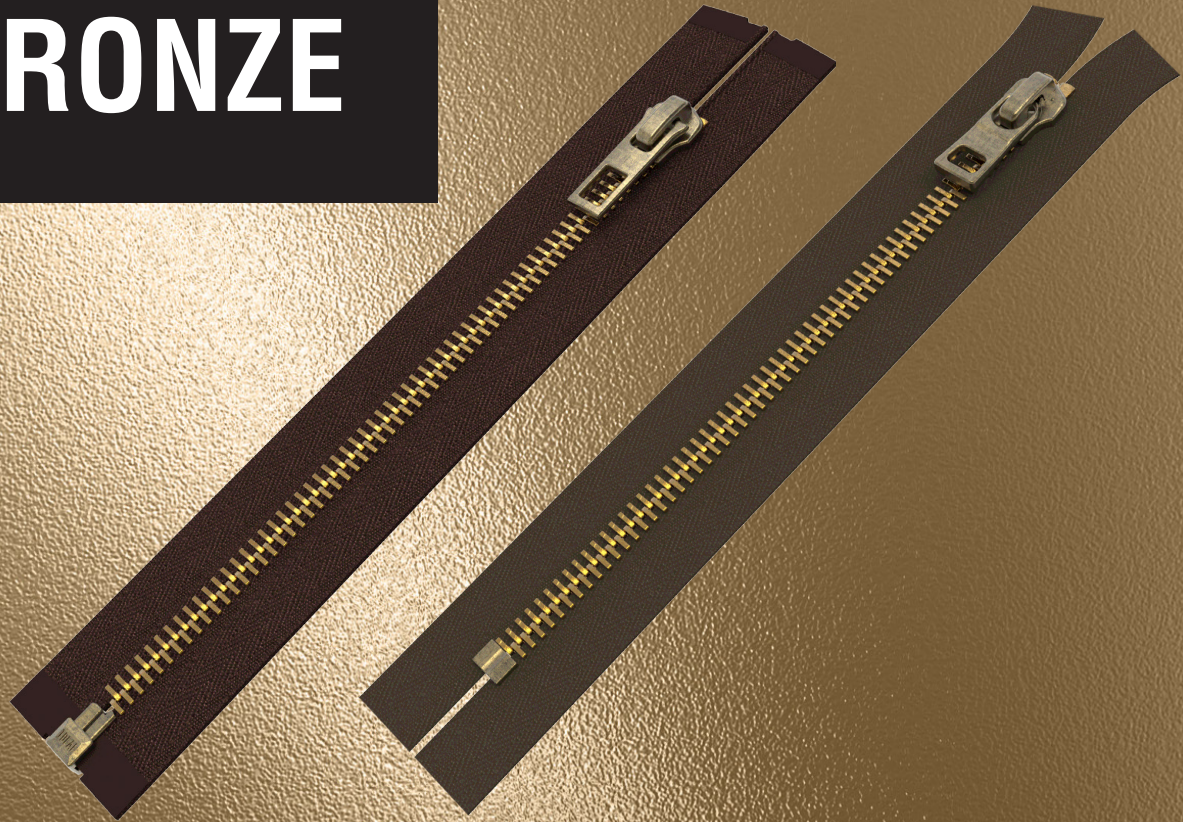

VINTAGE BRONZE

- Available in all sizes for Metal Zippers
- Tape available in DTM
- Slider Finish in IP102 to match Vintage Bronze Teeth